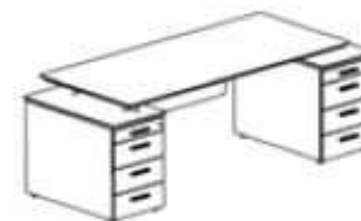

MESAS

200 X 80 Ref. AMR20PP **816,84 €**
 180 X 80 Ref. AMR18PP **788,79 €**
 160 X 80 Ref. AMR16PP **758,76 €**

MESAS + 1 BUC

213 X 80 Ref. AMR20PC **1.041,00 €**
 193 X 80 Ref. AMR18PC **1.012,95 €**
 173 X 80 Ref. AMR16PC **982,92 €**

MESA + 2 BUC

226 X 80 Ref. AMR20CC **1.265,16 €**
 206 X 80 Ref. AMR18CC **1.237,11 €**
 186 X 80 Ref. AMR16CC **1.207,07 €**

ALA DE MESA

110 X 60 Ref. AALA110P **391,86 €**
 80 X 60 Ref. AALA 80P **356,86 €**